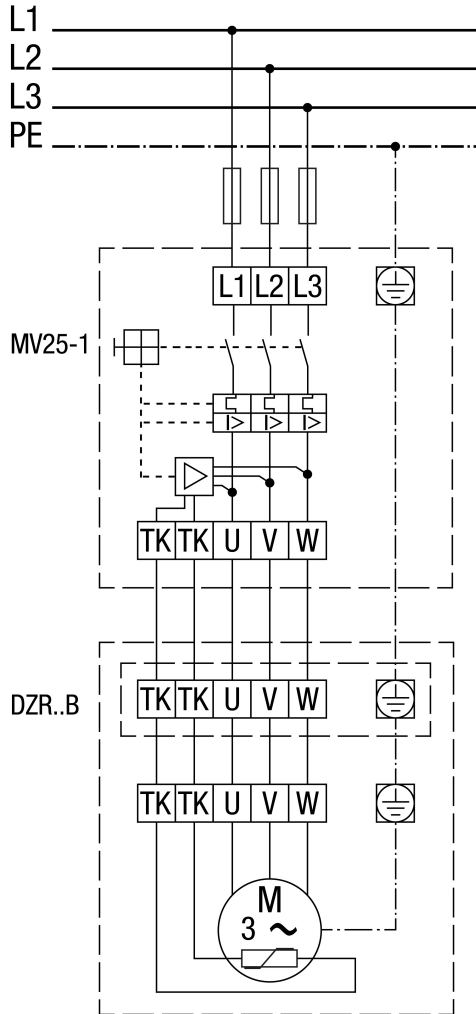

WIRING DIAGRAM

DZR 56/4 B

MV 25-1 motor protection switch

WIRING DIAGRAM

DZR 56/4 B

With MV 25-1 motor protection switch and TR... 5-step transformer

WIRING DIAGRAM

DZR 56/4 B

Pole-changeable, 2 speeds, with Dahlander circuit, with motor protection switch