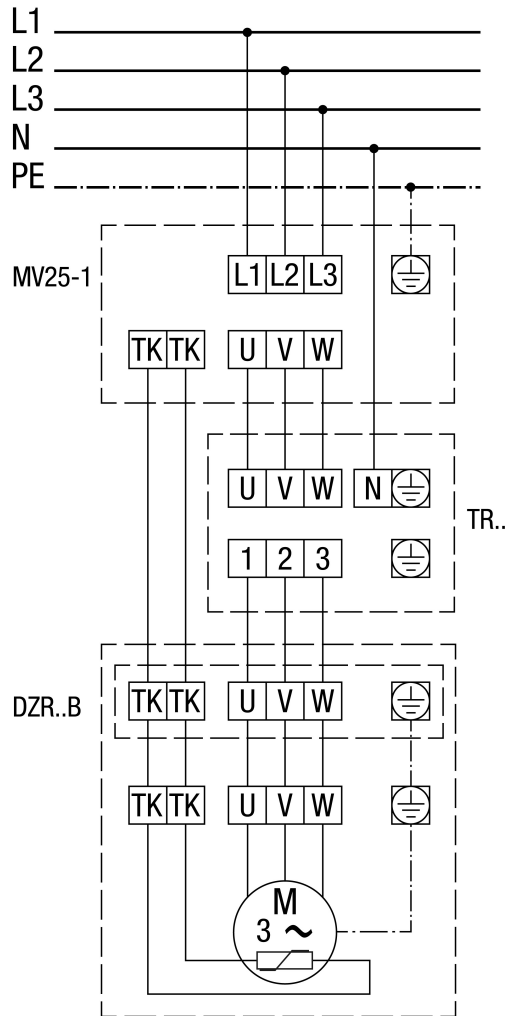

WIRING DIAGRAM

DZR 56/4 B

MV 25-1 motor protection switch

WIRING DIAGRAM

DZR 56/4 B

With MV 25-1 motor protection switch and TR... 5-step transformer

WIRING DIAGRAM

DZR 56/4 B

Pole-changeable, 2 speeds, with Dahlander circuit, with motor protection switch