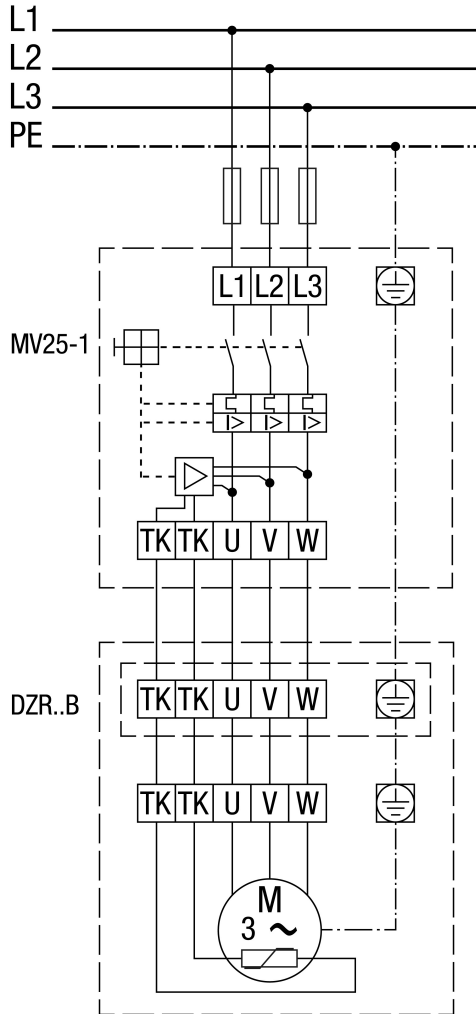

WIRING DIAGRAM

DZR 56/6 B

MV 25-1 motor protection switch

WIRING DIAGRAM

DZR 56/6 B

With MV 25-1 motor protection switch and TR... 5-step transformer

WIRING DIAGRAM

DZR 56/6 B

Pole-changeable, 2 speeds, with Dahlander circuit, with motor protection switch