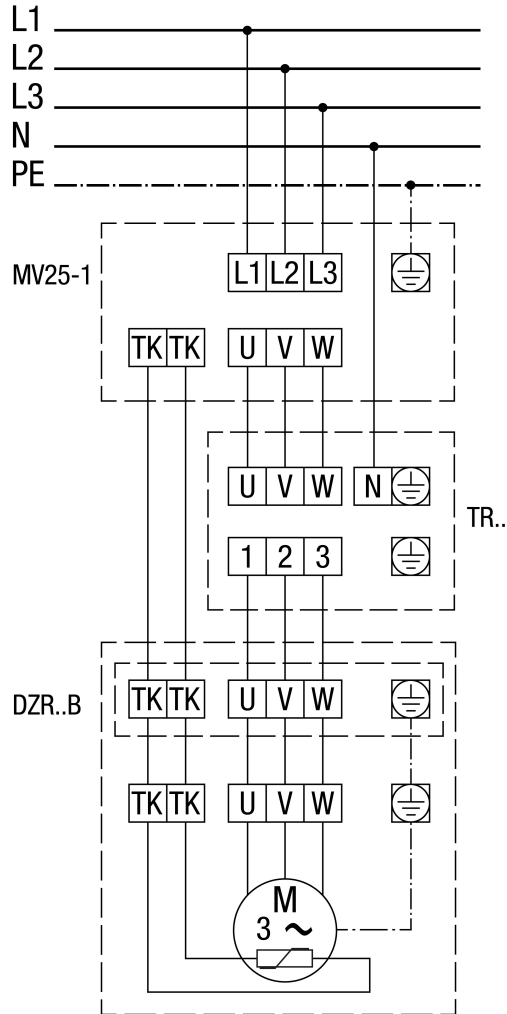

WIRING DIAGRAM

DZR 56/6 B

MV 25-1 motor protection switch

WIRING DIAGRAM

DZR 56/6 B

With MV 25-1 motor protection switch and TR... 5-step transformer

WIRING DIAGRAM

DZR 56/6 B

Pole-changeable, 2 speeds, with Dahlander circuit, with motor protection switch