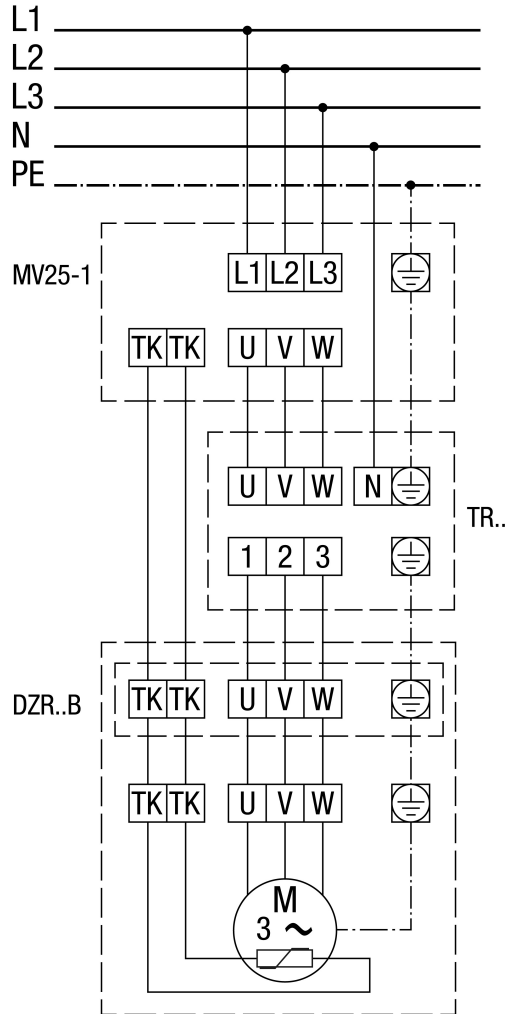

With MV 25-1 motor protection switch and TR... 5-step transformer