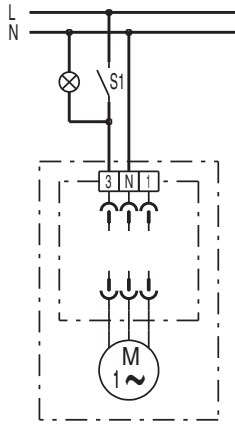

WIRING DIAGRAM

ER-AP 60

S1 switch On / Off
