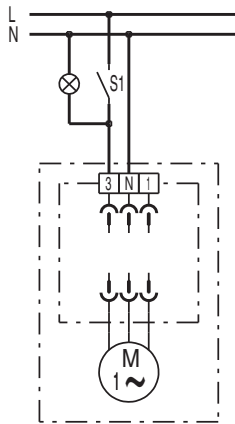

WIRING DIAGRAM

ER-AP 60

S1 switch On / Off
