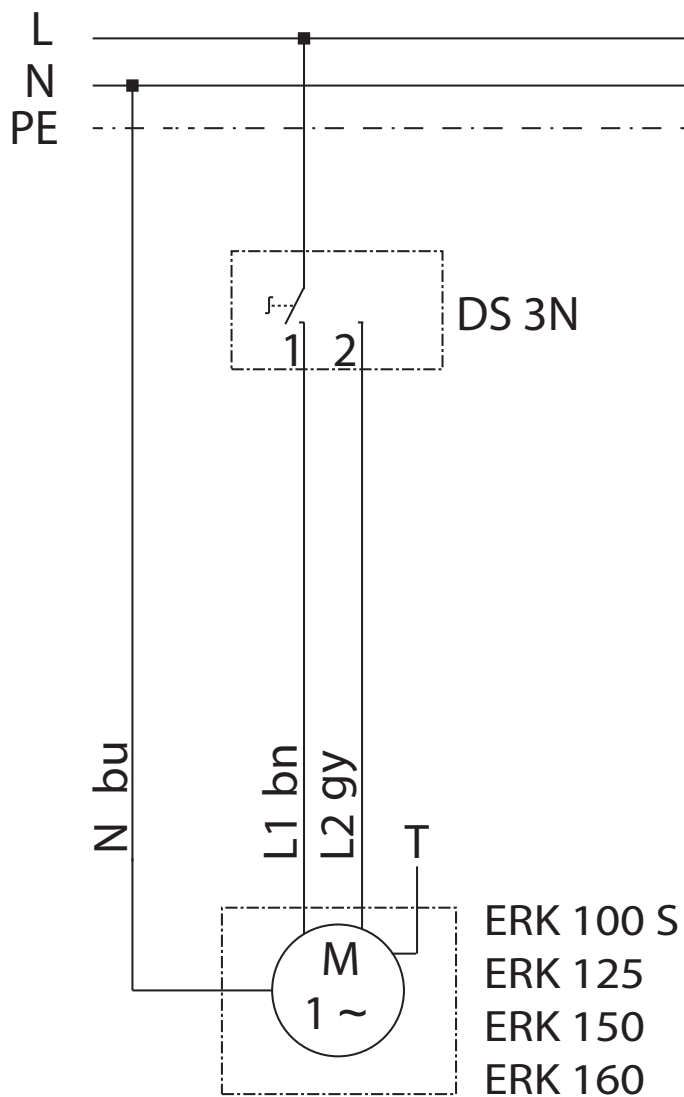

# WIRING DIAGRAM

## ERK 100 S

T - Timer

---