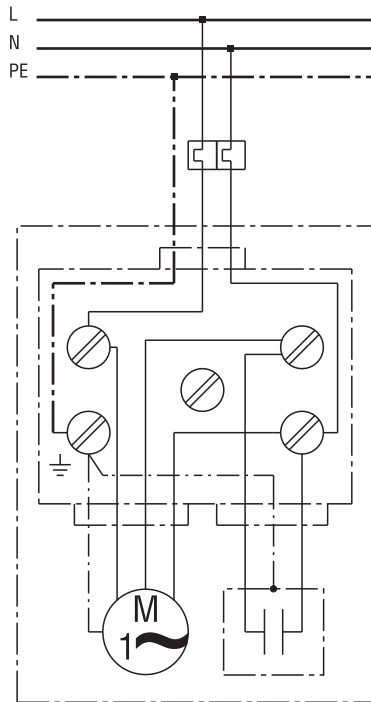

WIRING DIAGRAM

ERM 18 Ex e/60 Hz

WIRING DIAGRAM

ERM 18 Ex e/60 Hz

ERM...E Ex with MVEx...

Main switch supplied by the customer