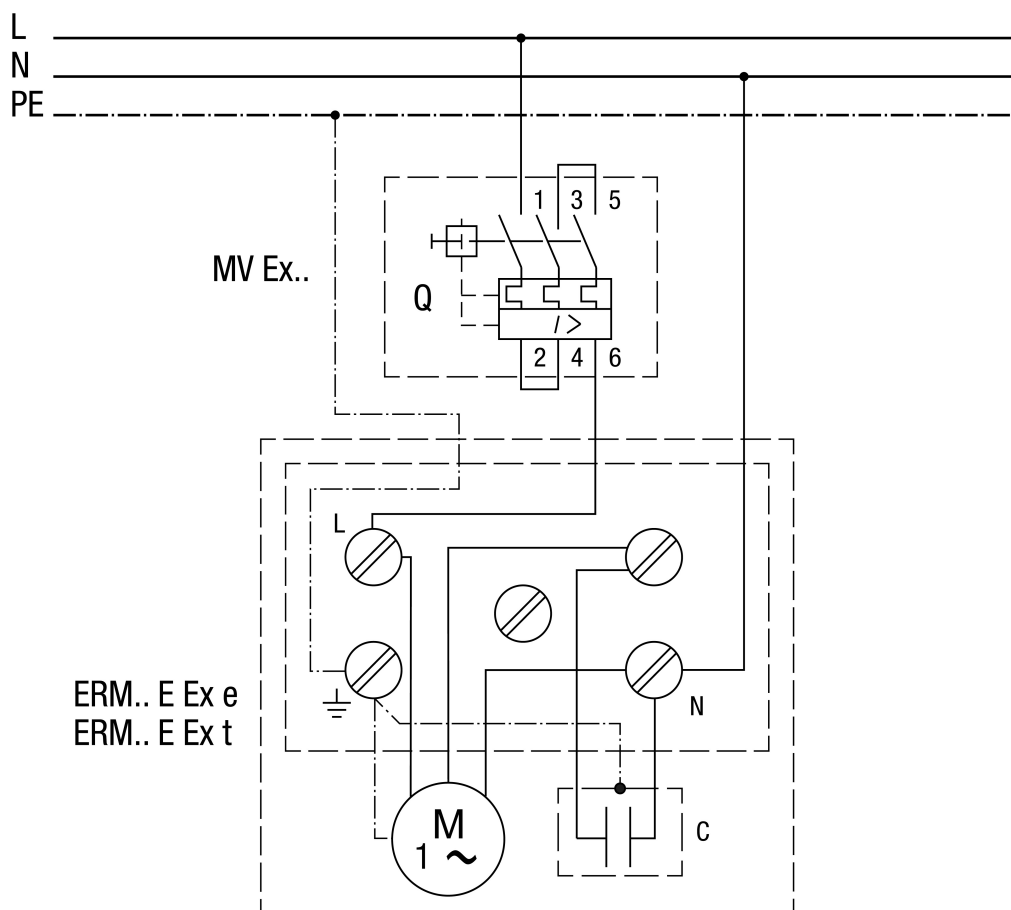

WIRING DIAGRAM

ERM 18 Ex e/60 Hz

WIRING DIAGRAM

ERM 18 Ex e/60 Hz

ERM...E Ex with MVEx...

Main switch supplied by the customer