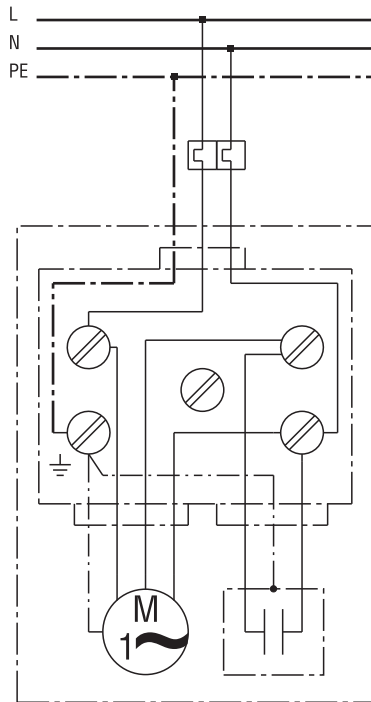

WIRING DIAGRAM

ERM 18 Ex t/60 Hz

WIRING DIAGRAM

ERM 18 Ex t/60 Hz

ERM...E Ex with MVEx...

Main switch supplied by the customer