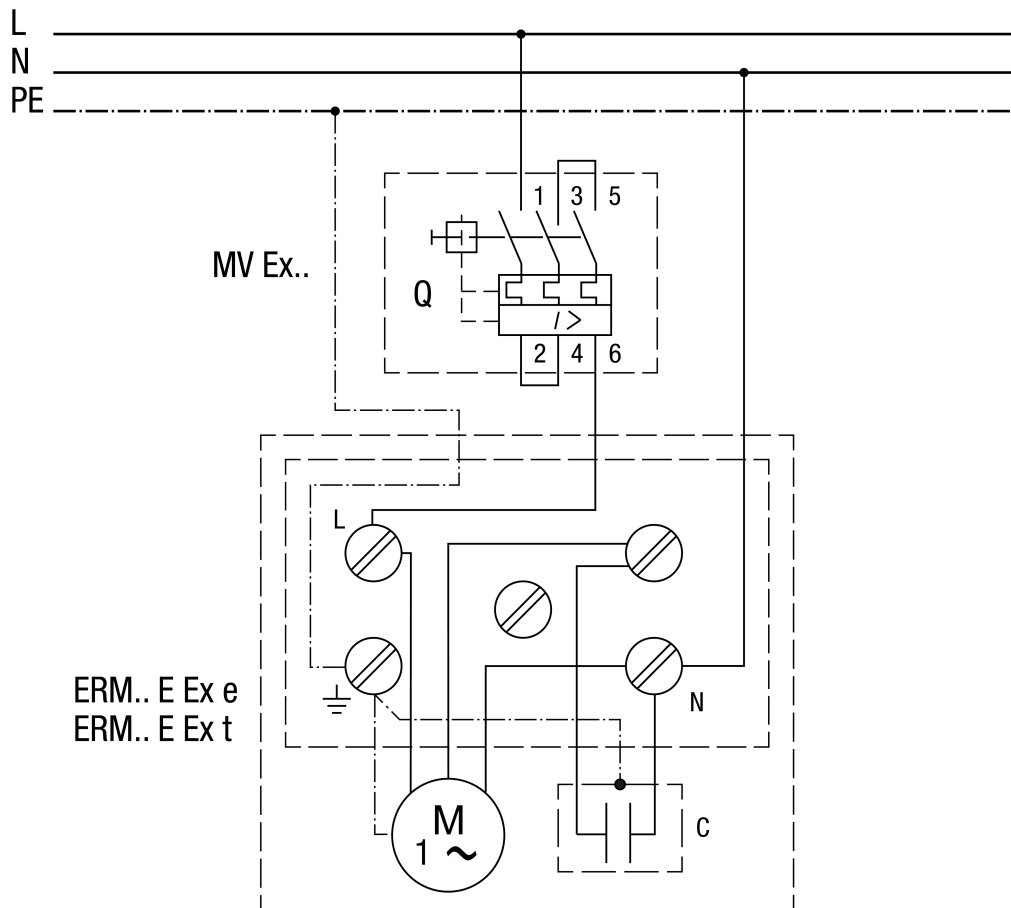

WIRING DIAGRAM

ERM 18 Ex t/60 Hz

WIRING DIAGRAM

ERM 18 Ex t/60 Hz

ERM...E Ex with MVEx...

Main switch supplied by the customer