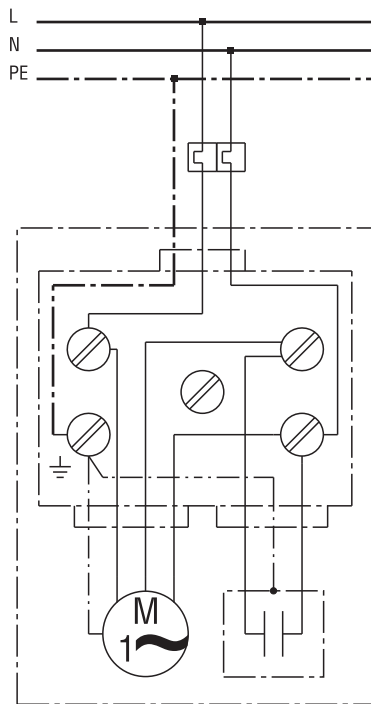

WIRING DIAGRAM

ERM 22 Ex t/60 Hz

WIRING DIAGRAM

ERM 22 Ex t/60 Hz

ERM...E Ex with MVEx...

Main switch supplied by the customer