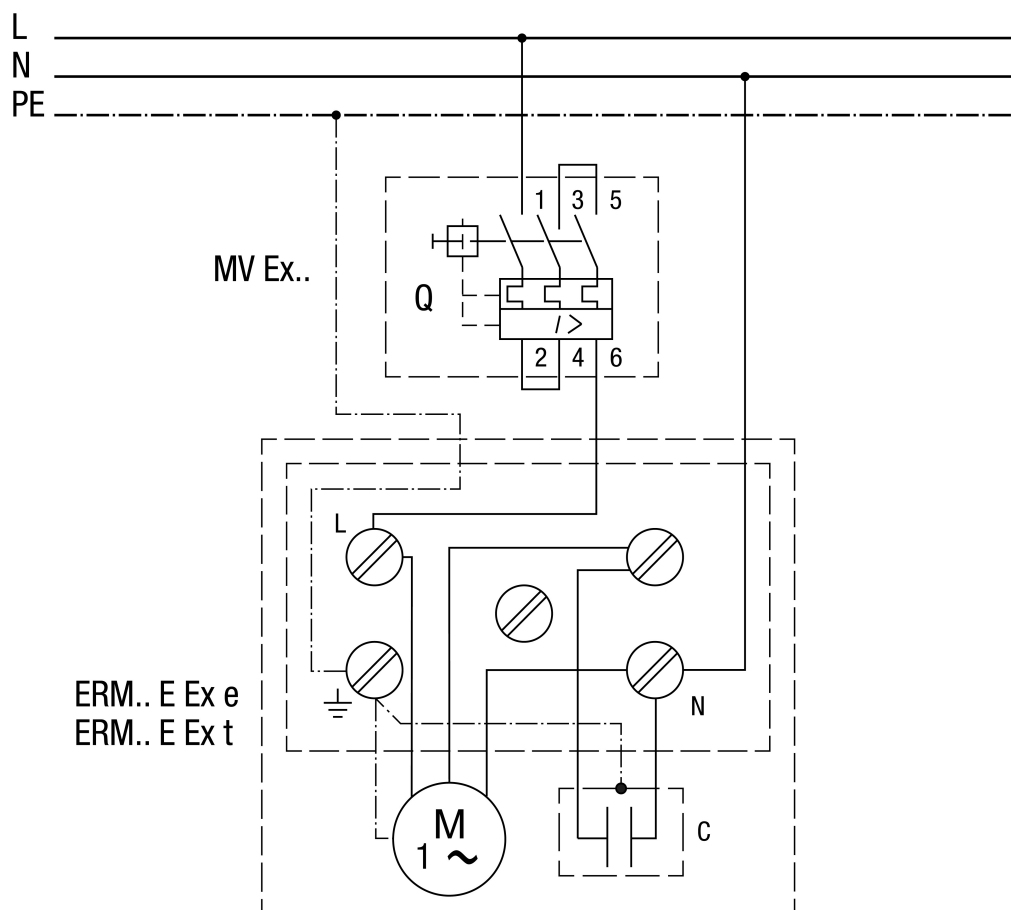

WIRING DIAGRAM

ERM 22 Ex t/60 Hz

WIRING DIAGRAM

ERM 22 Ex t/60 Hz

ERM...E Ex with MVEx...

Main switch supplied by the customer