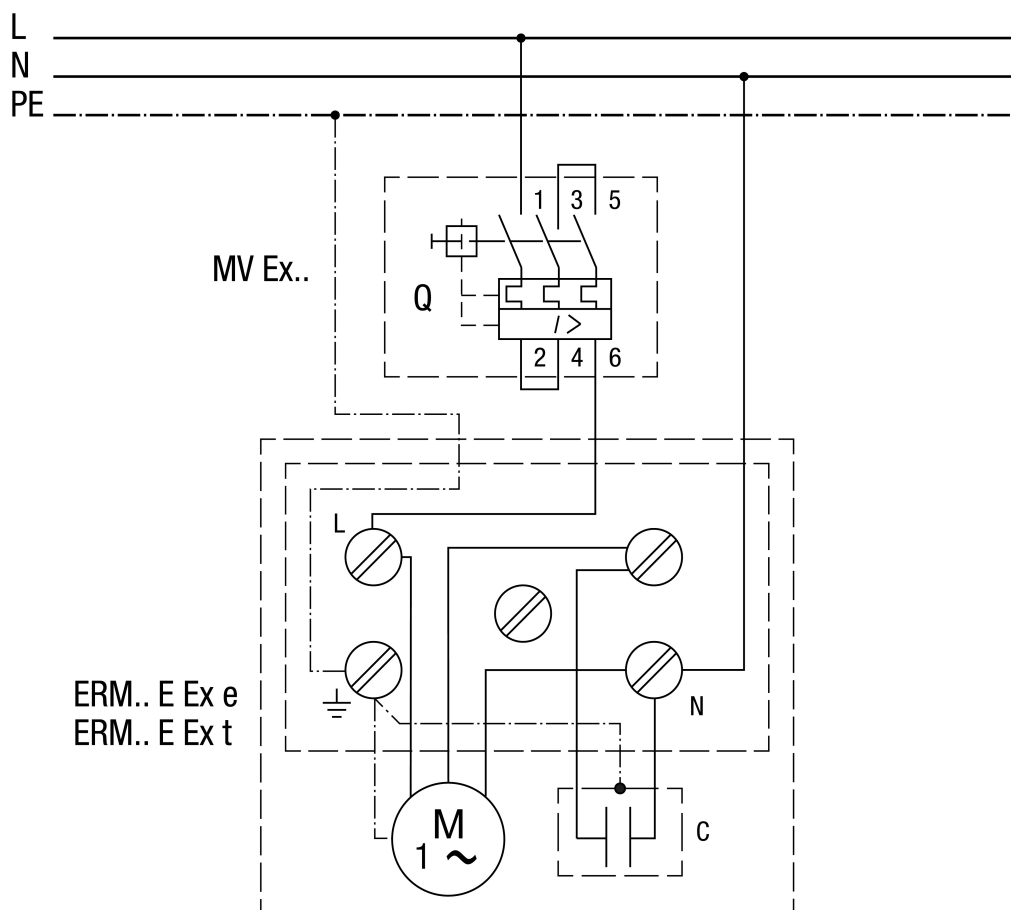

WIRING DIAGRAM

ERM 25 Ex e/60 Hz

WIRING DIAGRAM

ERM 25 Ex e/60 Hz

ERM...E Ex with MVEx...

Main switch supplied by the customer