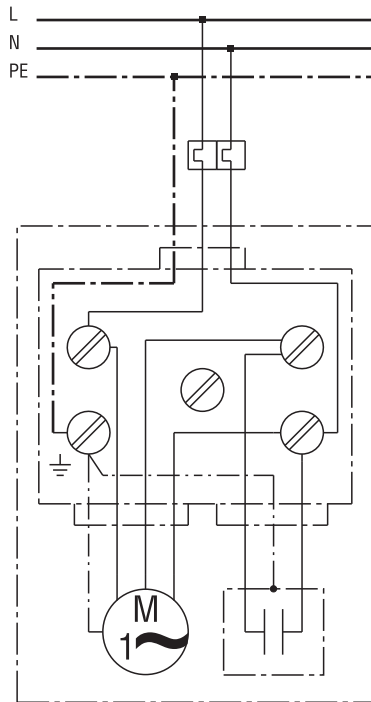

WIRING DIAGRAM

ERM 25 Ex e/60 Hz

WIRING DIAGRAM

ERM 25 Ex e/60 Hz

ERM...E Ex with MVEx...

Main switch supplied by the customer