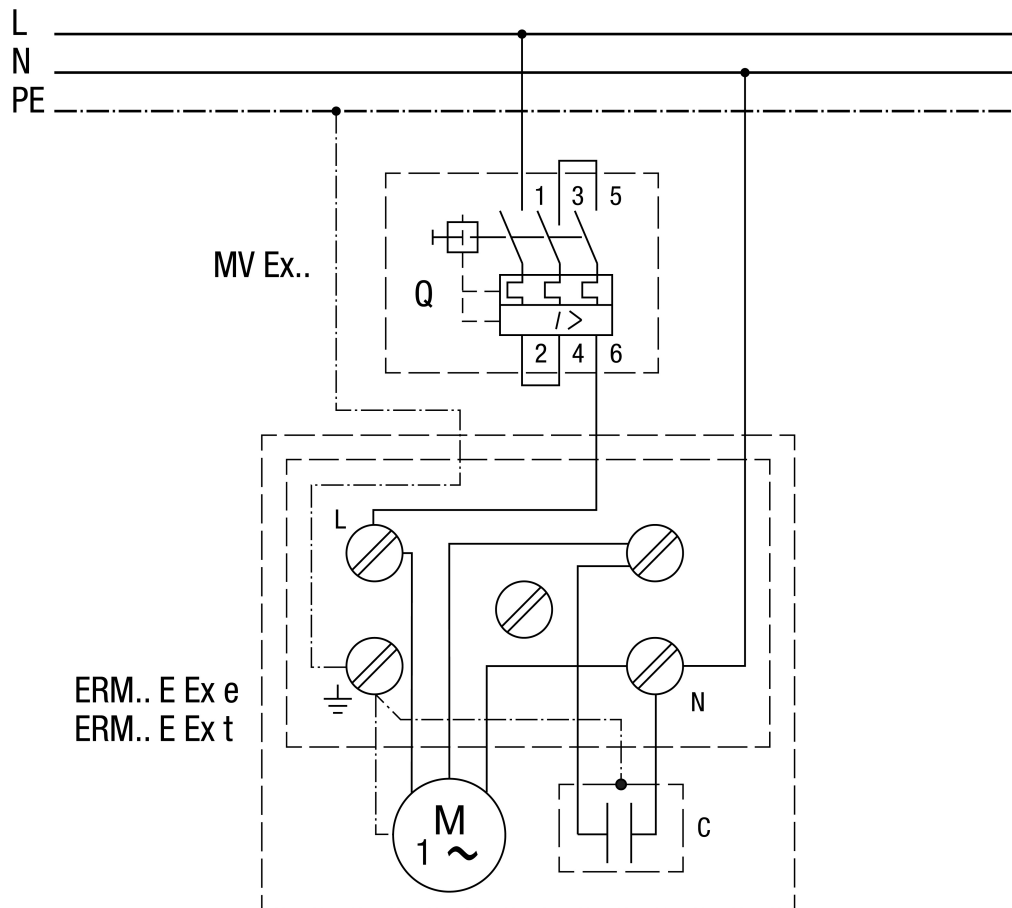

WIRING DIAGRAM

ERM 25 Ex t/60 Hz

WIRING DIAGRAM

ERM 25 Ex t/60 Hz

ERM...E Ex with MVEx...

Main switch supplied by the customer
