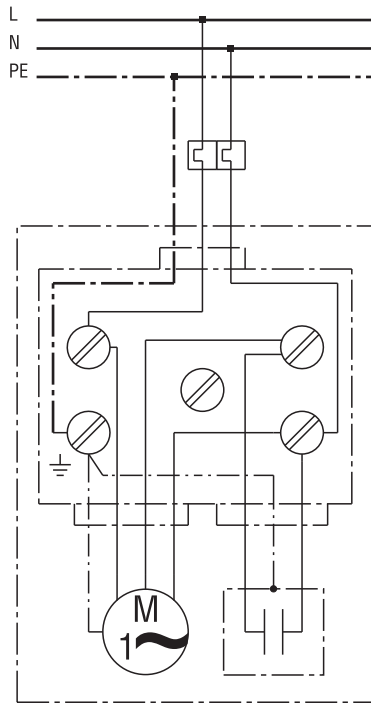

WIRING DIAGRAM

ERM 25 Ex t/60 Hz

WIRING DIAGRAM

ERM 25 Ex t/60 Hz

ERM...E Ex with MVEx...

Main switch supplied by the customer
