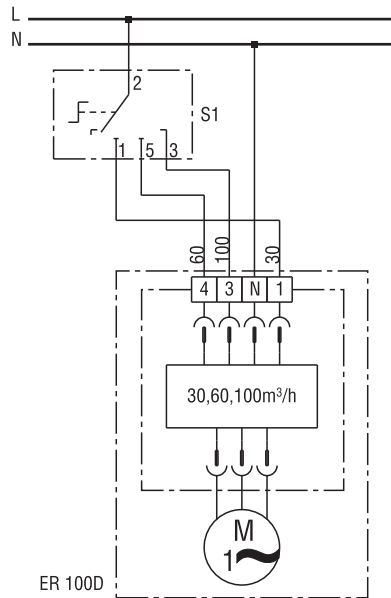

WIRING DIAGRAM

ER 100 D

ER 100 D with 3-step switch DS 3N

S1 Three-step switch DS 3N with zero position

WIRING DIAGRAM

ER 100 D

ER 100 D with room air control RLS 3

RLS 3 - Room air control with zero position and switch for room lighting
