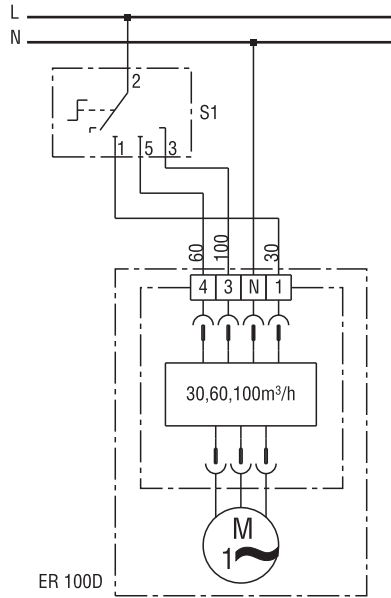

WIRING DIAGRAM

ER 100 D

ER 100 D with 3-step switch DS 3N

S1 Three-step switch DS 3N with zero position

WIRING DIAGRAM

ER 100 D

ER 100 D with room air control RLS 3

RLS 3 - Room air control with zero position and switch for room lighting
