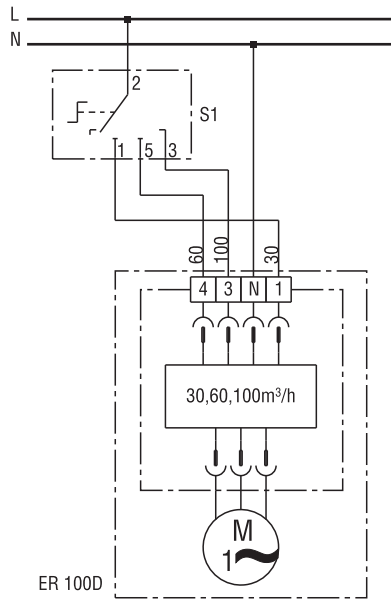

WIRING DIAGRAM

ER 100 D

ER 100 D with 3-step switch DS 3N

S1 Three-step switch DS 3N with zero position

WIRING DIAGRAM

ER 100 D

ER 100 D with room air control RLS 3

RLS 3 - Room air control with zero position and switch for room lighting
