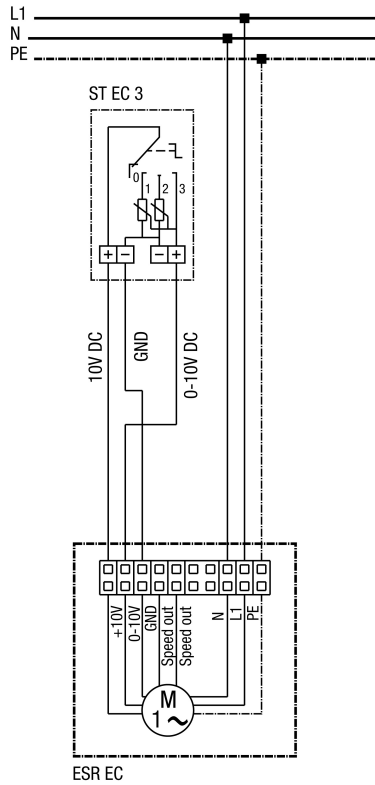

1. Level 1 – 3-7 V DC
   - Level 2 – 5-9 V DC
   - Level 3 – 10 V DC
2. Switching the ventilation box on and off only via 0-10 volts