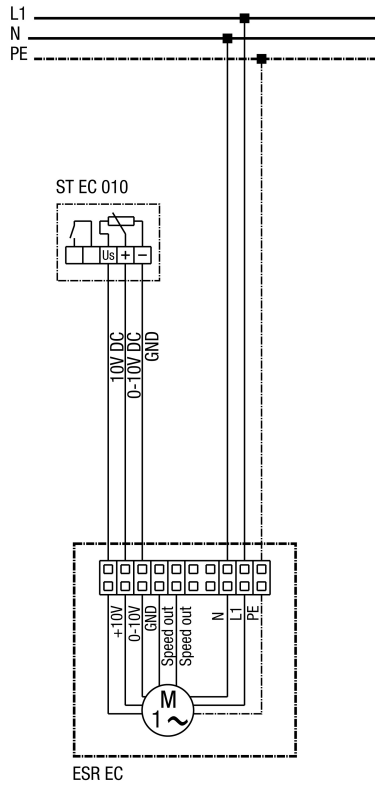

# WIRING DIAGRAM

## ESR 12 EC

### ESR EC sound-insulated ventilation box with potentiometer ST EC 010

Fuse and main switch provided by customer  
Switching the ventilation box on and off only via 0-10 volts