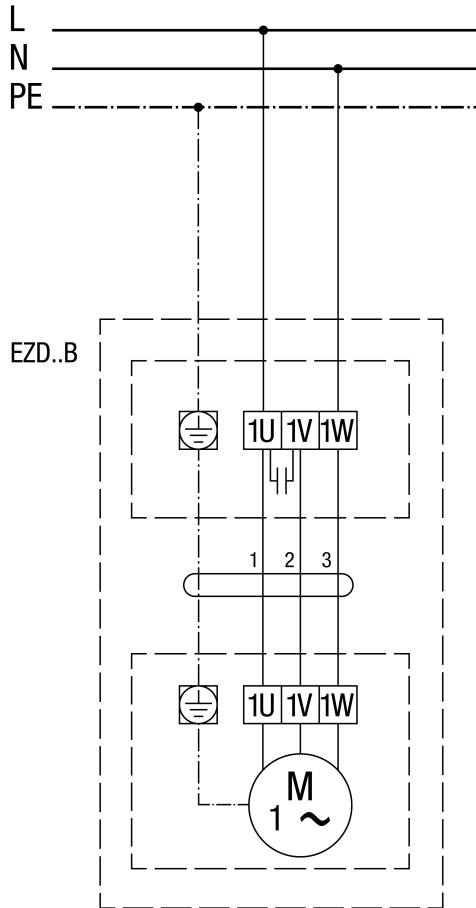

WIRING DIAGRAM

EZD 30/6 B

EZD..B left-hand operation (air extraction) = standard

WIRING DIAGRAM

EZD 30/6 B

EZD..B right-hand operation (ventilation)

WIRING DIAGRAM

EZD 30/6 B

EZD ../. B with STX.../STTSX... speed controller

WIRING DIAGRAM

EZD 30/6 B

EZD ..B with STW speed controller

WIRING DIAGRAM

EZD 30/6 B

EZD ..B with STX/STSX.. speed controller and UWK 1 reversing switch