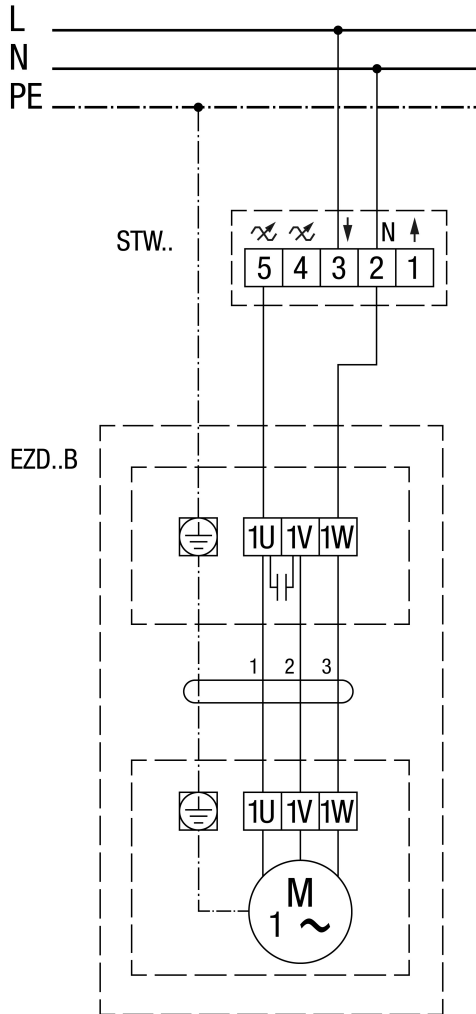

WIRING DIAGRAM

EZD 30/6 B

EZD..B left-hand operation (air extraction) = standard

WIRING DIAGRAM

EZD 30/6 B

EZD..B right-hand operation (ventilation)

WIRING DIAGRAM

EZD 30/6 B

EZD ../. B with STX.../STTSX... speed controller

WIRING DIAGRAM

EZD 30/6 B

EZD ..B with STW speed controller

WIRING DIAGRAM

EZD 30/6 B

EZD ..B with STX/STSX.. speed controller and UWK 1 reversing switch