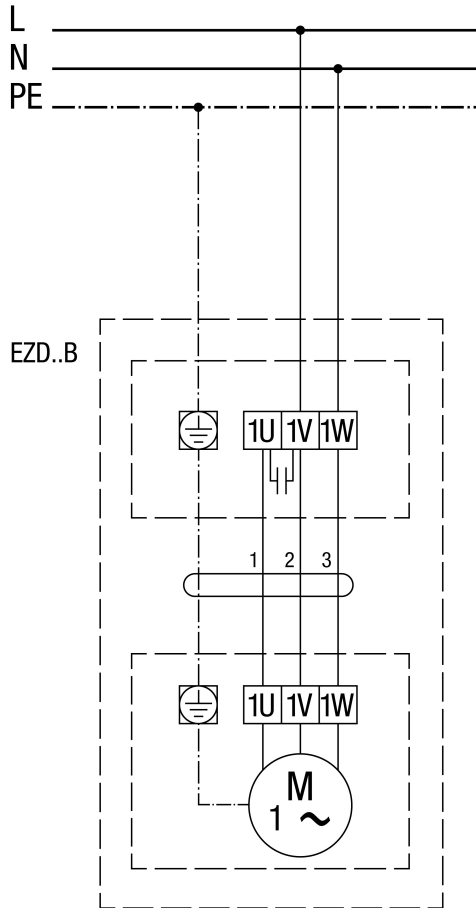

WIRING DIAGRAM

EZD 30/6 B

EZD..B left-hand operation (air extraction) = standard

WIRING DIAGRAM

EZD 30/6 B

EZD..B right-hand operation (ventilation)

WIRING DIAGRAM

EZD 30/6 B

EZD ../. B with STX.../STTSX... speed controller

WIRING DIAGRAM

EZD 30/6 B

EZD ..B with STW speed controller

WIRING DIAGRAM

EZD 30/6 B

EZD ..B with STX/STSX.. speed controller and UWK 1 reversing switch