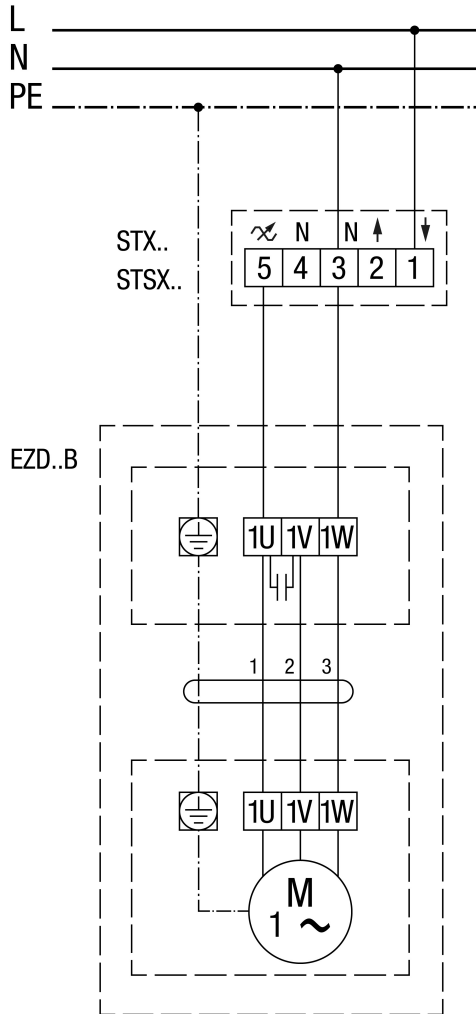

WIRING DIAGRAM

EZD 30/6 B

EZD..B left-hand operation (air extraction) = standard

WIRING DIAGRAM

EZD 30/6 B

EZD..B right-hand operation (ventilation)

WIRING DIAGRAM

EZD 30/6 B

EZD ../. B with STX.../STTSX... speed controller

WIRING DIAGRAM

EZD 30/6 B

EZD ..B with STW speed controller

WIRING DIAGRAM

EZD 30/6 B

EZD ..B with STX/STSX.. speed controller and UWK 1 reversing switch