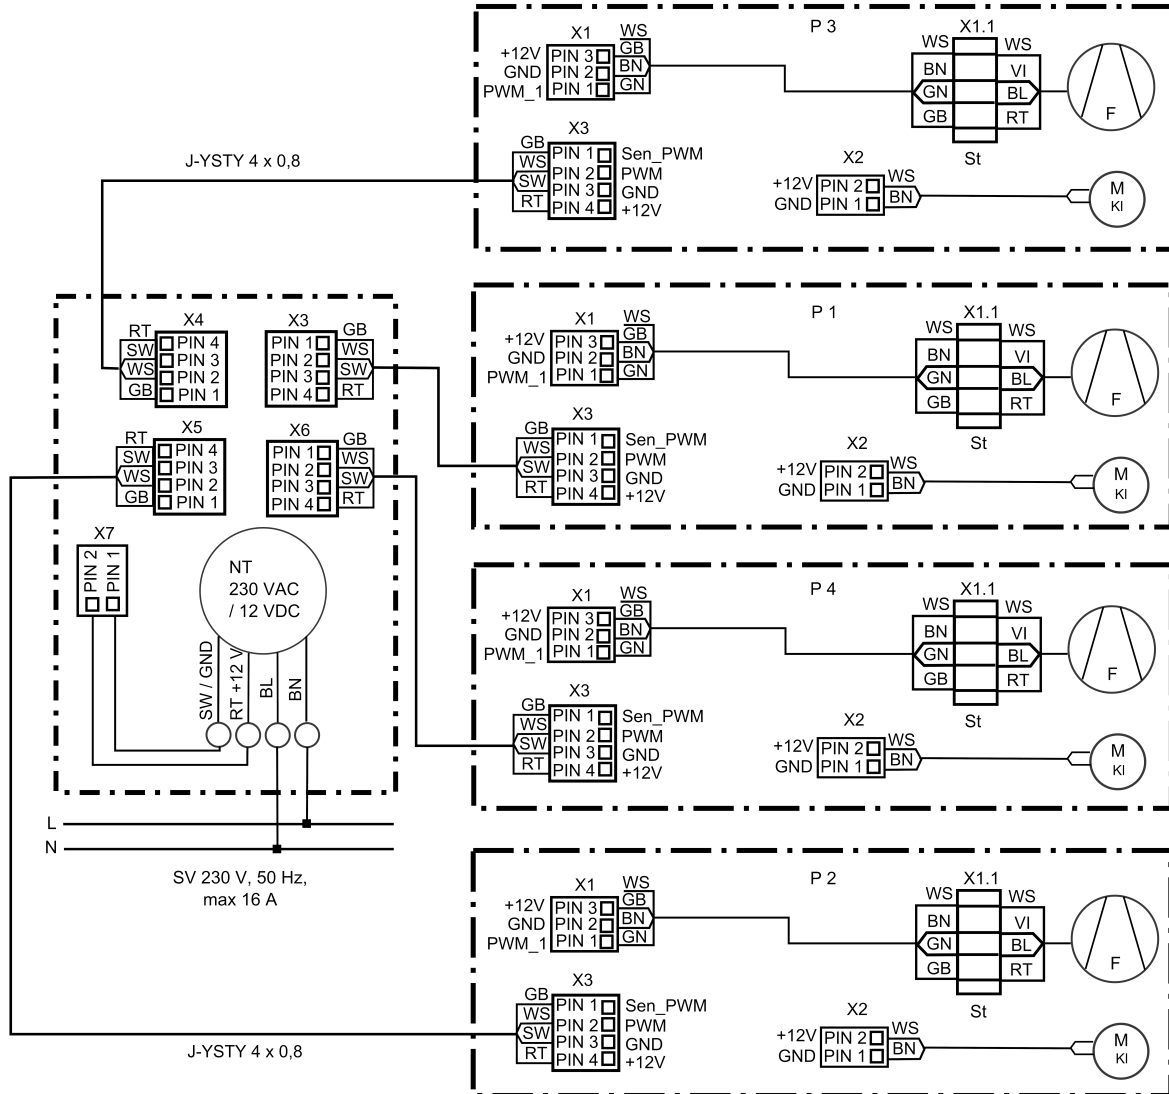

WIRING DIAGRAM

PP 60 K-SE

Connection for PushPull 60 K ventilation units to RLS PP-K room air control

- P - PushPull Fan
- F - Fan
- KI - Shutter
- St - Connector
- NT - Mains adapter
- SV - Power Supply