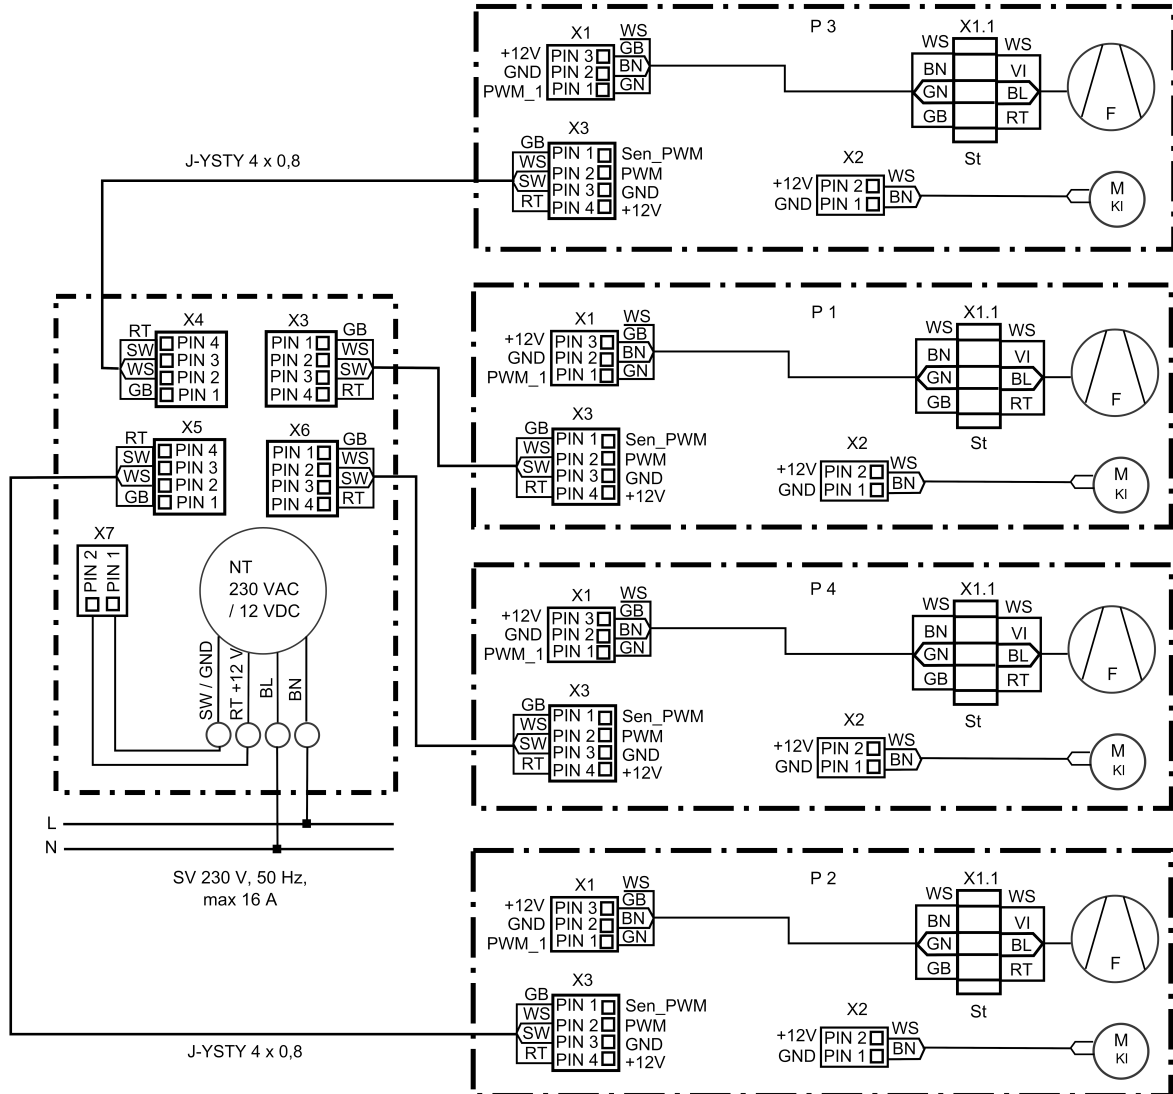

WIRING DIAGRAM

PP 60 KA

Connection for PushPull 60 K ventilation units to RLS PP-K room air control

- P - PushPull Fan
- F - Fan
- KI - Shutter
- St - Connector
- NT - Mains adapter
- SV - Power Supply