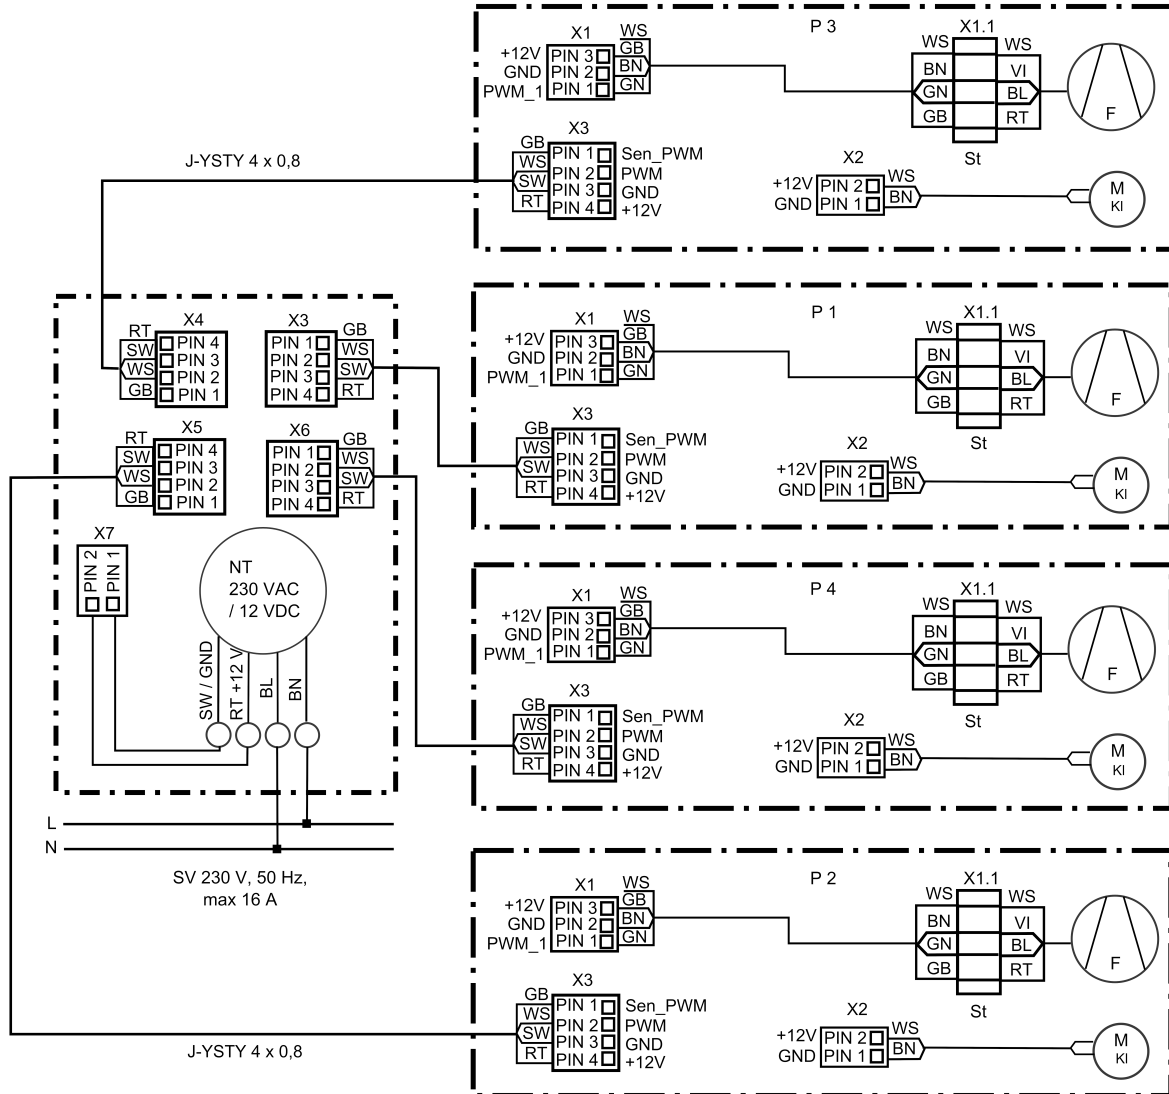

WIRING DIAGRAM

PP 60 KL

Connection for PushPull 60 K ventilation units to RLS PP-K room air control

- P - PushPull Fan
- F - Fan
- KI - Shutter
- St - Connector
- NT - Mains adapter
- SV - Power Supply