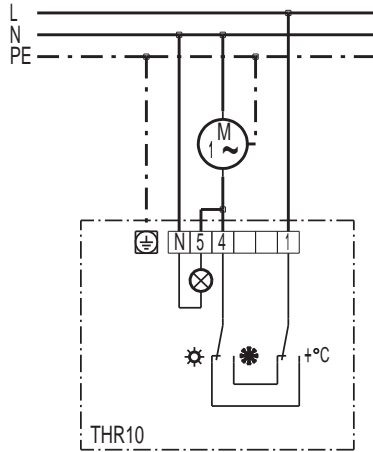

WIRING DIAGRAM

THR 10

THR 10 combined with fan

THR 10 - room thermostat with control lamp and Summer-Winter switch
M1 - fan
