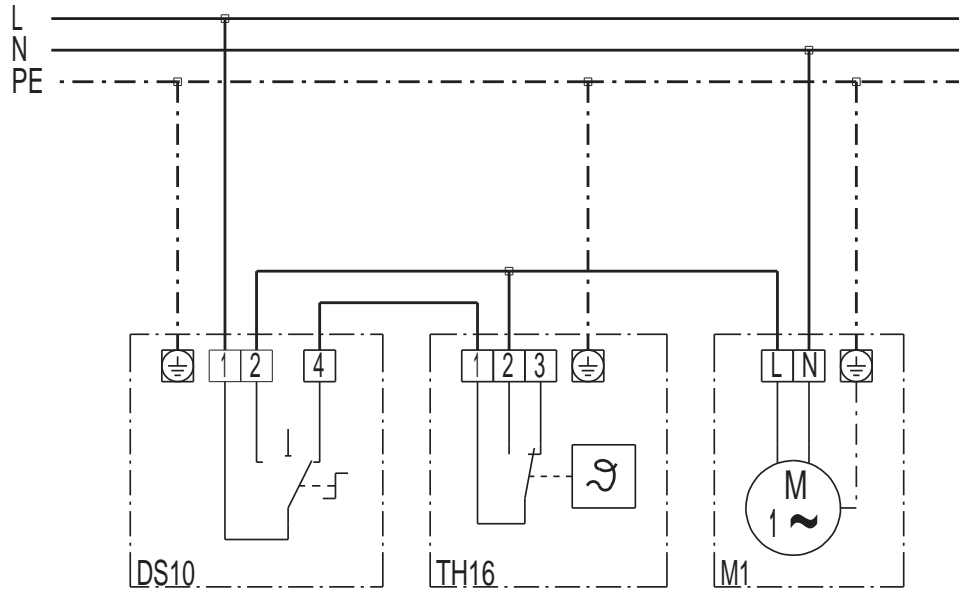

### TH 16 combined with DS 10 rotary switch and fan

- DS 10 - rotary switch
- 2 - continuous operation
- 4 - normal operation
- TH 16 - thermostat
- M1 - fan