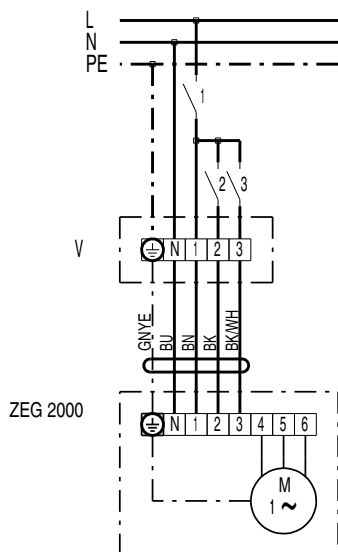

# WIRING DIAGRAM

### ZEG 2000

- 1 = Low power
- 2 = Medium power
- 3 = High power
- V distributor (supplied by the customer)