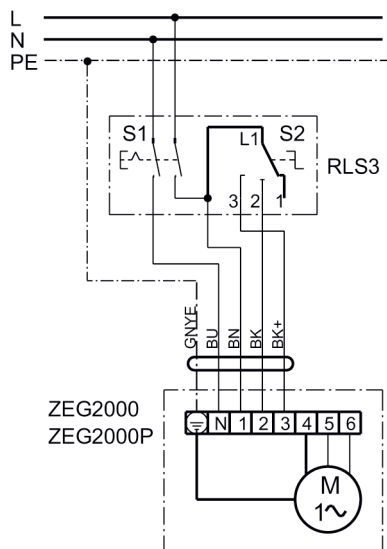

ZEG 2000 with RLS 3 room air control

- S1 - On / Off
- S2 - low, medium, high power