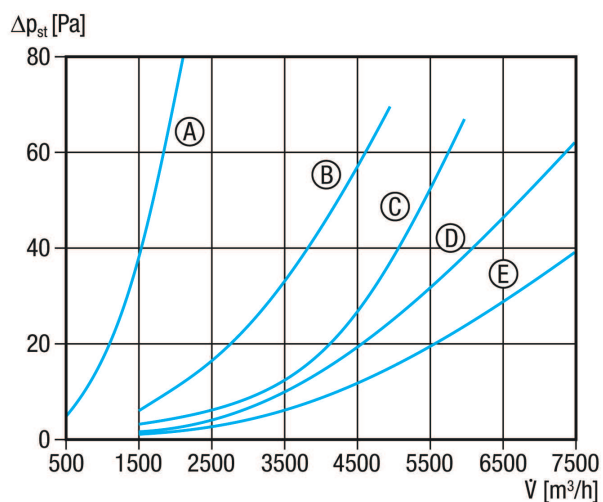

KSP 28/23

Krivulja

- ① KSP 22/27
- ② KSP 25/27
- ③ KSP 28/23
- ④ KSP 31/27, KSP 93/28
- ⑤ KSP 35/23, KSP 94/28
- ⑥ KSP 50/23
- ⑦ KSP 56/25

Crtež s veličinama [mm]