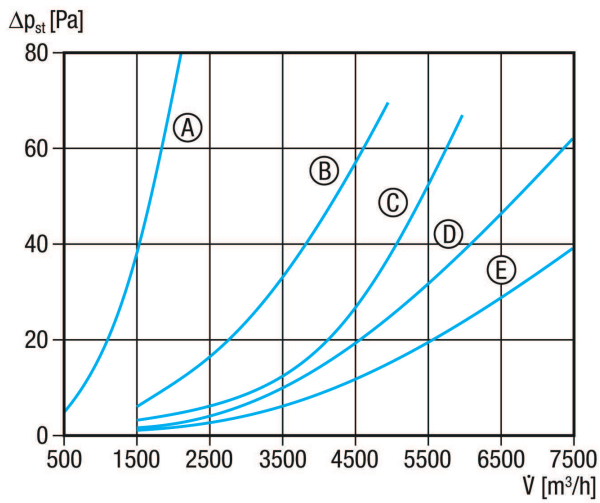

KSP 35/23

Krivulja

- ① KSP 22/27
- ② KSP 25/27
- ③ KSP 28/23
- ④ KSP 31/27, KSP 93/28
- ⑤ KSP 35/23, KSP 94/28
- ⑥ KSP 50/23
- ⑦ KSP 56/25

Crtež s veličinama [mm]